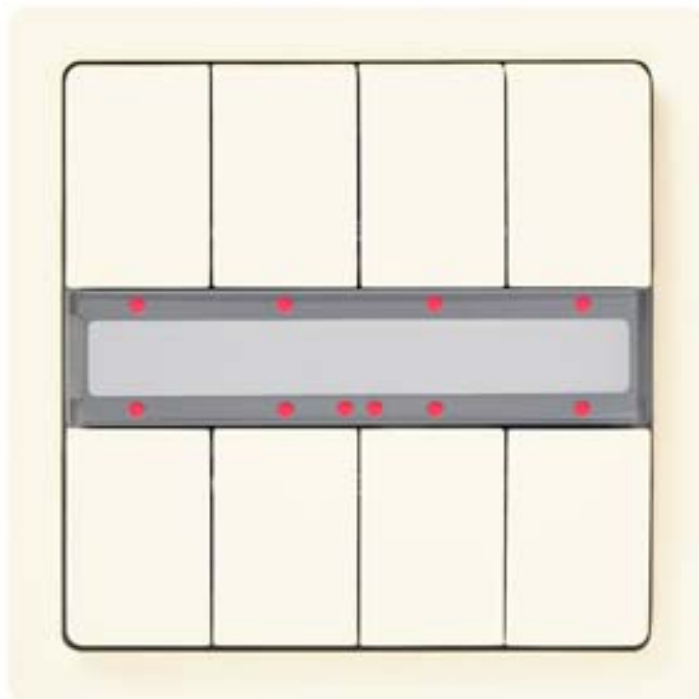

WALL SWITCH QUADRUPLE, WITH LED AND
TEMPERATURE SENSOR UP 287/4 DELTA STYLE
TITANIUM WHITE

Further information

Information- and Downloadcenter (Catalogs, Brochures,...)

<http://www.siemens.com/lowvoltage/catalogs>